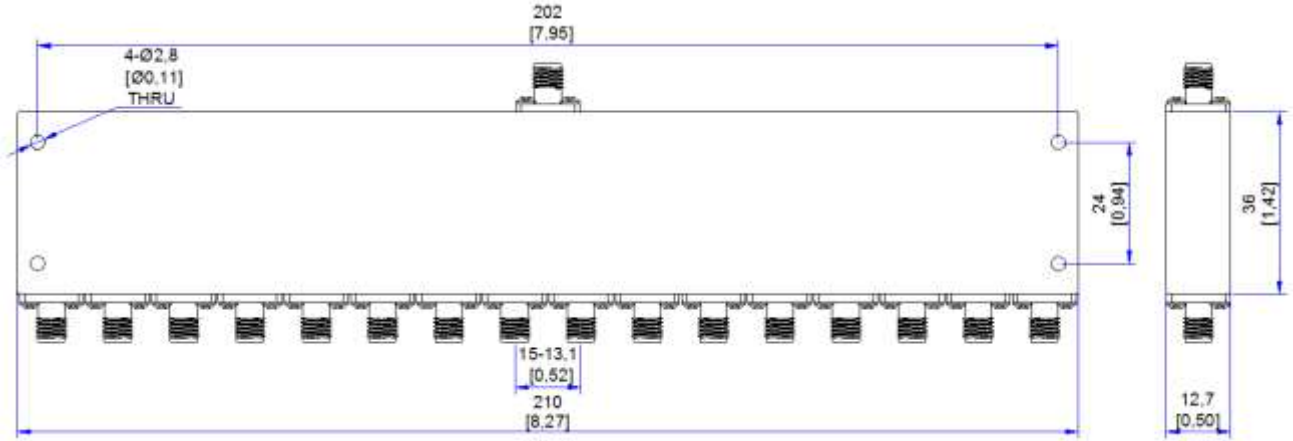

Remarks:

1. Not include Theoretical loss 12db
2. Power rating is for load vswr better than 1.20:1

Environmental Specifications	
Operational Temperature	-40°C~+85°C
Storage Temperature	-50°C~+105°C
Vibration	25gRMS (15 degrees 2KHz) endurance, 1 hour per axis
Humidity	100% RH at 35°C, 95%RH at 40°C
Shock	20G for 11msec half sine wave,3 axis both directions
Mechanical Specifications	
Housing	Aluminum
Connector	Passivated or stainless steel
Female Contact:	gold plated beryllium brass
Rohs	compliant
Weight	0.4kg

No.89,Huahan Road, chenghua Zone Chengdu, Sichuan China Zip Code:610000

All Dimensions in mm

Outline Tolerances $\pm 0.5(0.02)$

Mounting Holes Tolerances $\pm 0.2(0.008)$

All Connectors: SMA-Female

TEST DATA