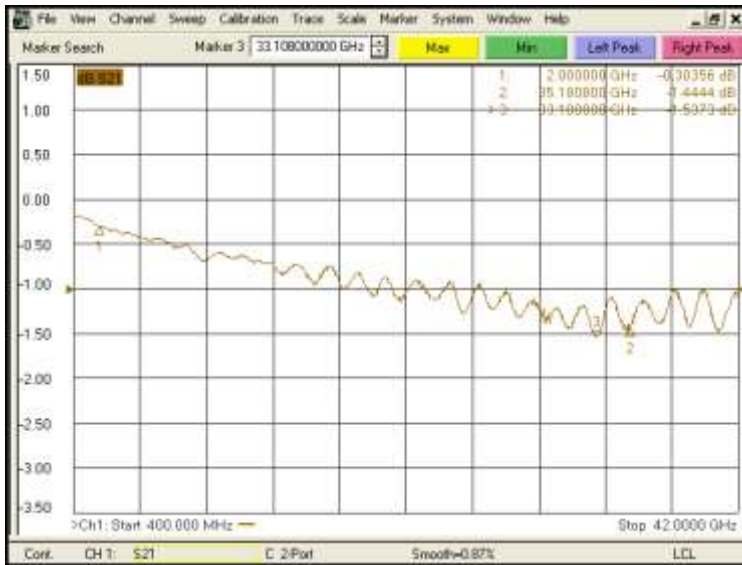

成都利德尔科技有限公司 ChengDu Leader Microwave Technology Co.,Ltd

电话: 028-65199117 传真: 028-65199116

<http://www.leadermicrowave.com> sales@leader-mw.com

TEL: +86-28-65199117 FAX: +86-28-65199116

Add: 中国 成都市成华区华翰路 89 号 610000

No.89,Huahan Road, chenghua Zone Chengdu, Sichuan China Zip Code:610000