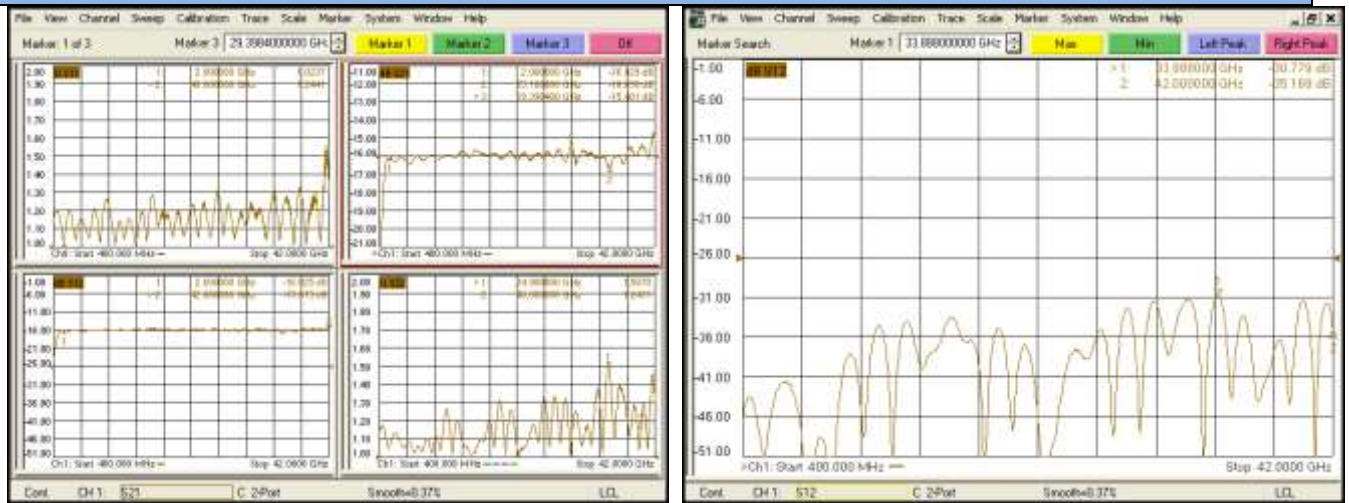

Product:24-28Ghz 16 Way power divider

Part Number: LPD-24/28-16S

Specification					
No.	Parameter	Minimum	Typical	Maximum	Units
1	Frequency range	224	-	28	GHz
2	Insertion Loss		-	3.8	dB
3	Phase Balance:		-	±6	dB
4	Amplitude Balance		-	±0.5	dB
5	Isolation			16	dB
6	VSWR		-	1.6	-
7	Power			10	W cw
8	Operating Temperature Range	-40	-	+85	°C
9	Impedance	-	50	-	Ω
10	Connector	SMA			
11	Preferred finish	Black/Sliver/yellow/blue			

No.89,Huahan Road, chenghua Zone Chengdu, Sichuan China Zip Code:610000

All Dimensions in mm

Outline Tolerances $\pm 0.5(0.02)$

Mounting Holes Tolerances $\pm 0.2(0.008)$

All Connectors: SMA-Female

TEST DATA